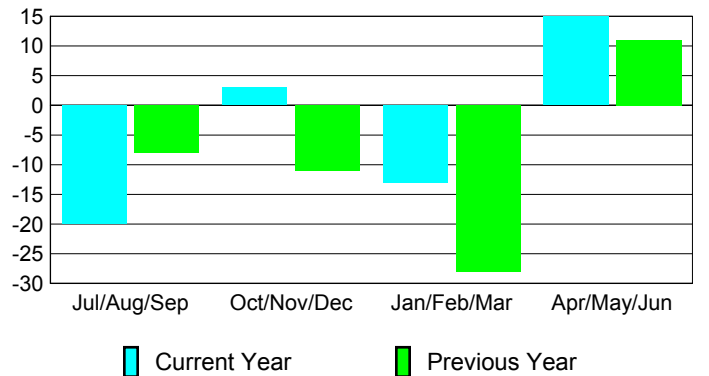

Gender Comparison 2008-2009

Jul/Aug/Sep

Oct/Nov/Dec

Jan/Feb/Mar

Apr/May/June

Male

Female