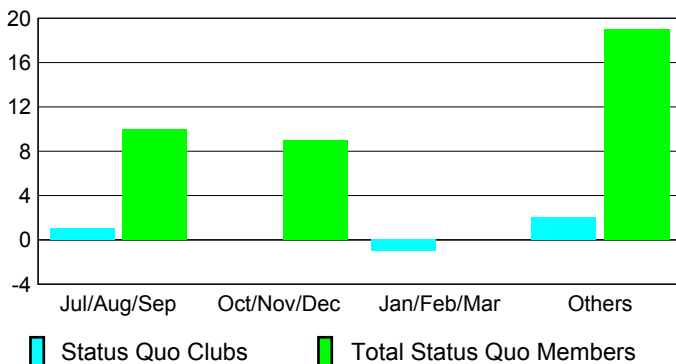

### Clubs 2007-2008

Month	New Club Goal	Actual New Clubs	Actual Dropped Clubs	Gain/Loss of Clubs	Gain/Loss of Clubs
Jul/Aug/Sep	2	0	-1	-1	0
Oct/Nov/Dec	1	0	0	0	0
Jan/Feb/Mar	1	0	1	1	-1
Apr/May/June	1	0	-2	-2	0
<b>Totals</b>	<b>5</b>	<b>0</b>	<b>-2</b>	<b>-2</b>	<b>-1</b>

## Club Results 2008-2009

Goal, New, Dropped, Gain/Loss

## Comparison of Club Gain/Loss

Current Year Compared to the Previous Year

## YTD Status Quo Clubs 2008-2009

Status Quo Clubs Compared to Status Quo Members