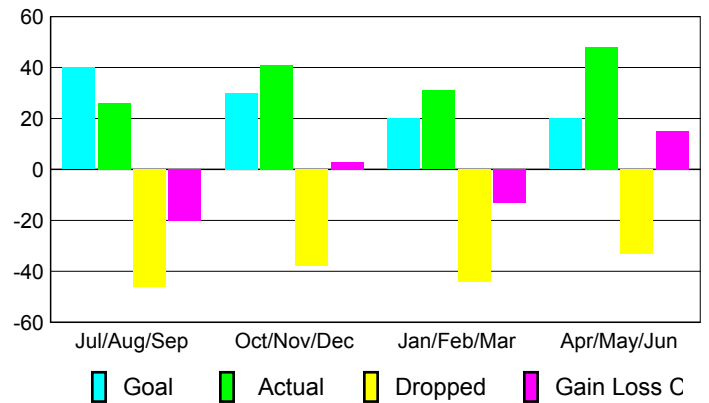

Membership Results 2008-2009

Goal, New, Dropped, Gain/Loss

Comparison of Membership Gain/Loss

Current Year Compared to the Previous Year