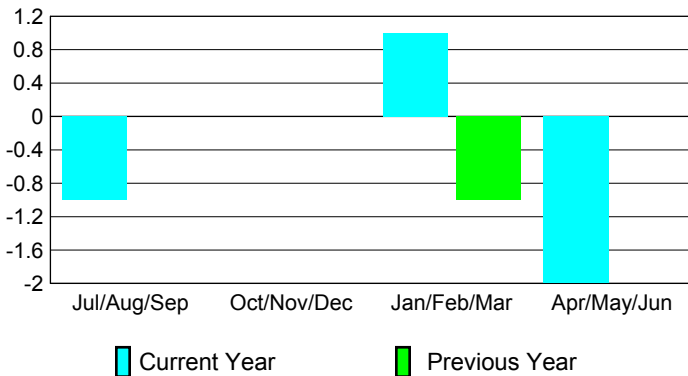

2008-2009 GMT Quarterly Report for District (or Undistricted) **District LB 1**

GMT: **Mr. Edison Karnopp**

Location: **BRAZIL**

GMT CA: **3**

CLUBS

Club Results 2008-2009

Clubs 2007-2008

Month	New Club Goal	Actual New Clubs	Actual Dropped Clubs	Gain/Loss of Clubs	Gain/Loss of Clubs
Jul/Aug/Sep	2	0	-1	-1	0
Oct/Nov/Dec	1	0	0	0	0
Jan/Feb/Mar	1	0	1	1	-1
Apr/May/June	1	0	-2	-2	0
Totals	5	0	-2	-2	-1

Club Results 2008-2009

Goal, New, Dropped, Gain/Loss

Comparison of Club Gain/Loss

Current Year Compared to the Previous Year

YTD Status Quo Clubs 2008-2009

Status Quo Clubs Compared to Status Quo Members

MEMBERSHIP

Membership Results 2008-2009

Membership 2007-2008

Month	Net Memb Goal	Actual New Memb	Actual Dropped Memb	Gain/Loss of Memb	Gain/Loss of Memb
Jul/Aug/Sep	40	26	-46	-20	-8
Oct/Nov/Dec	30	41	-38	3	-11
Jan/Feb/Mar	20	31	-44	-13	-28
Apr/May/June	20	48	-33	15	11
Totals	110	146	-161	-15	-36

Membership Results 2008-2009

Goal, New, Dropped, Gain/Loss

Comparison of Membership Gain/Loss

Current Year Compared to the Previous Year

Gender Comparison 2008-2009

Jul/Aug/Sep

Oct/Nov/Dec

Jan/Feb/Mar

Apr/May/June

Male

Female