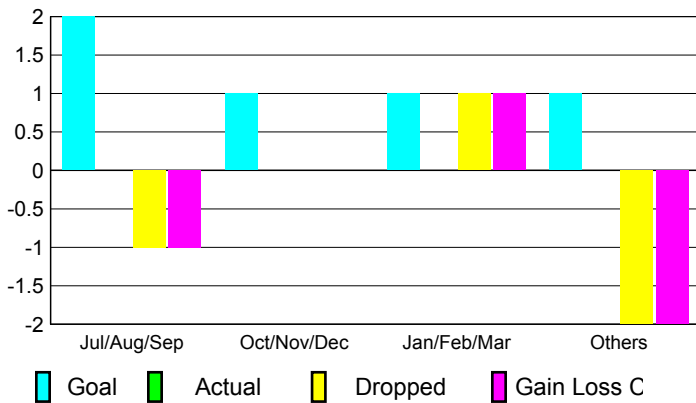

2008-2009 GMT Quarterly Report for District (or Undistricted) **District LB 1**

GMT: **Mr. Edison Karnopp**

Location: **BRAZIL**

GMT CA: **3**

CLUBS

Club Results 2008-2009

Clubs 2007-2008

Month	New Club Goal	Actual New Clubs	Actual Dropped Clubs	Gain/Loss of Clubs	Gain/Loss of Clubs
Jul/Aug/Sep	2	0	-1	-1	0
Oct/Nov/Dec	1	0	0	0	0
Jan/Feb/Mar	1	0	1	1	-1
Apr/May/June	1	0	-2	-2	0
Totals	5	0	-2	-2	-1

Club Results 2008-2009

Goal, New, Dropped, Gain/Loss

Comparison of Club Gain/Loss

Current Year Compared to the Previous Year